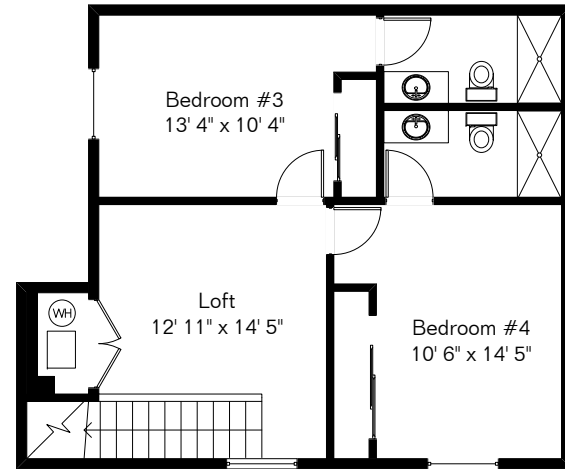

The square footages and room size information are deemed to be reliable but are not guaranteed and should be independently verified. This drawing is for marketing purposes only.

# 2600 E Lee St

Site Visit August 2020

0 ft. 6 ft. 10 ft. 20 ft.

Copyright 2020 Floor Plans First! LLC  
All Rights Reserved.

Living Area 2,174 Sq Ft  
Garage 536 Sq Ft

Floor Plans First!  
See the Floor Plan First!