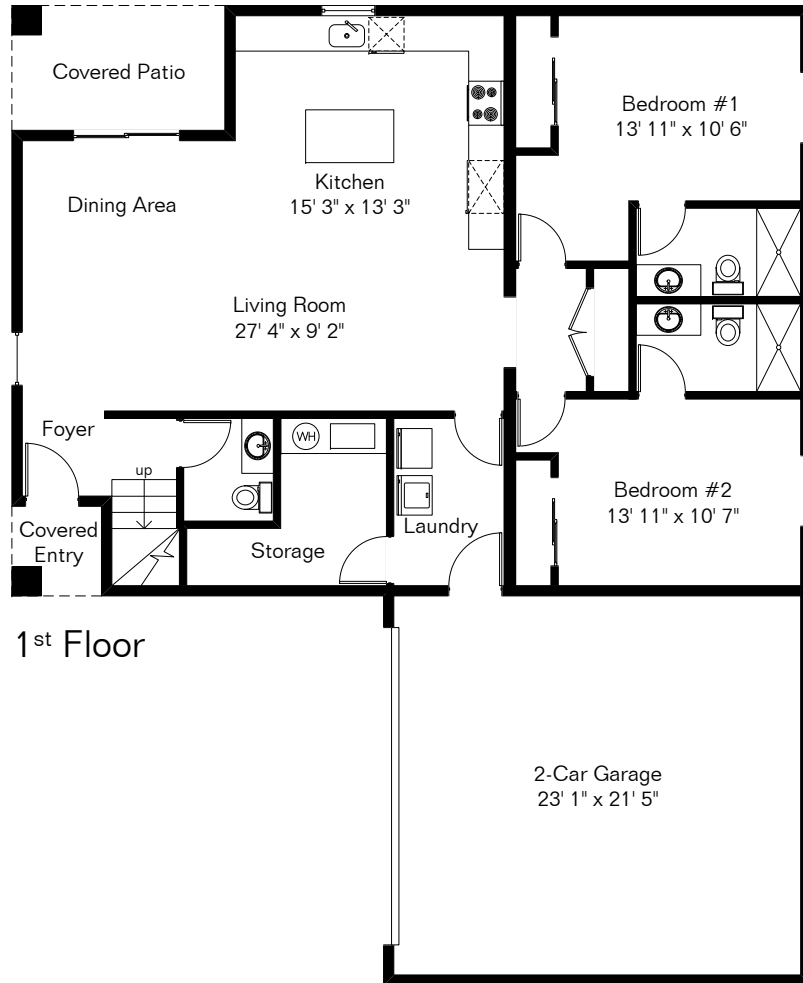

The square footages and room size information are deemed to be reliable but are not guaranteed and should be independently verified. This drawing is for marketing purposes only.

# 2600 E Lee St

Site Visit August 2020

0 ft. 6 ft. 10 ft. 20 ft.

Copyright 2020 Floor Plans First! LLC  
All Rights Reserved.

Living Area 2,174 Sq Ft  
Garage 536 Sq Ft

Floor Plans First!  
See the Floor Plan First!